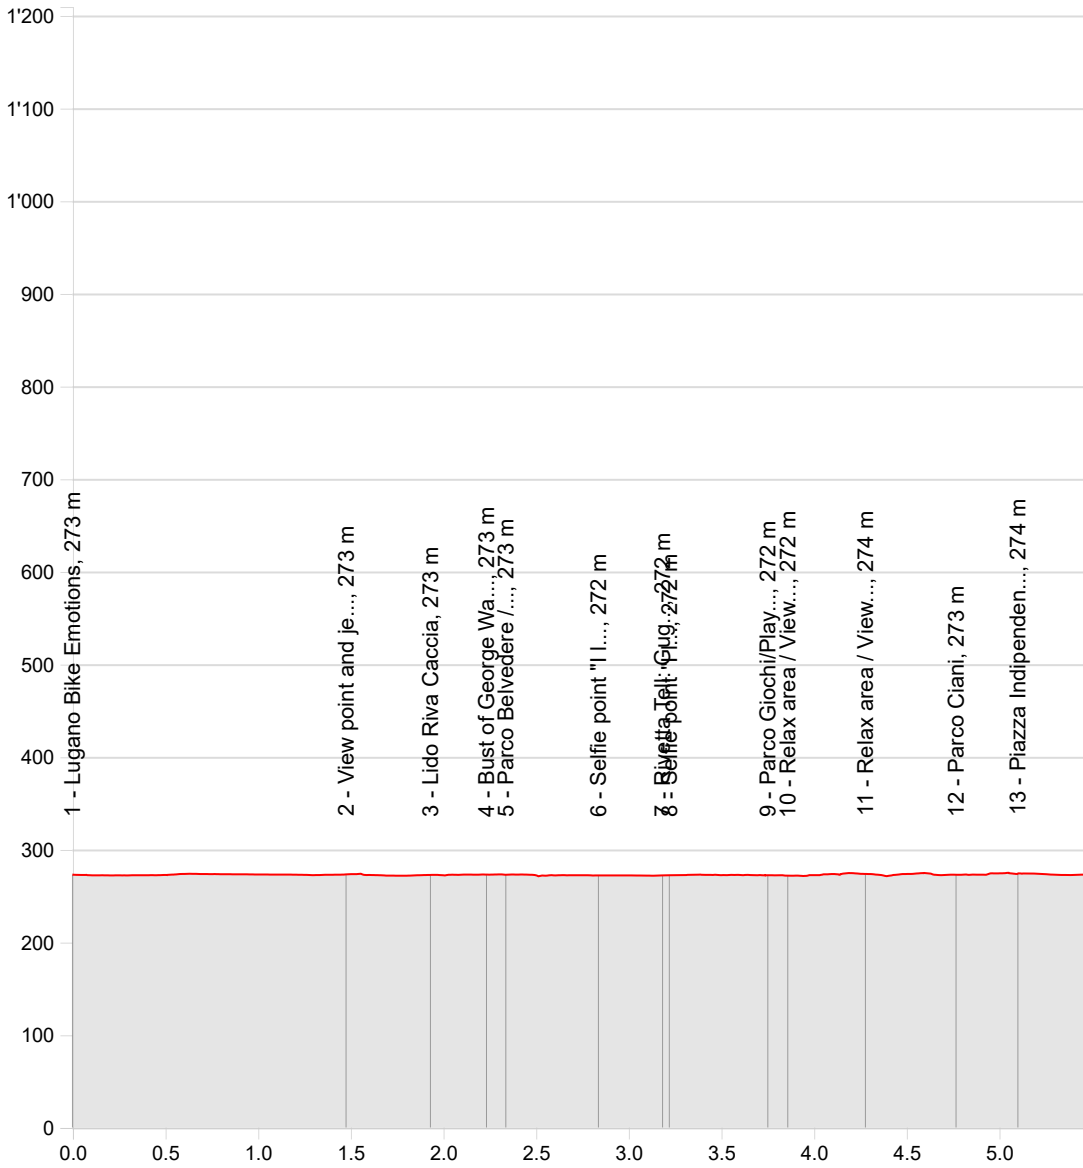

bike sharing 00 - Bikesharing-1 LBE 2022

18.11.2021

Distanza	5.48 km	Alt. min/mas	271 m/275 m
Salite/discese	24 m/24 m	In bici	0 h 56 min